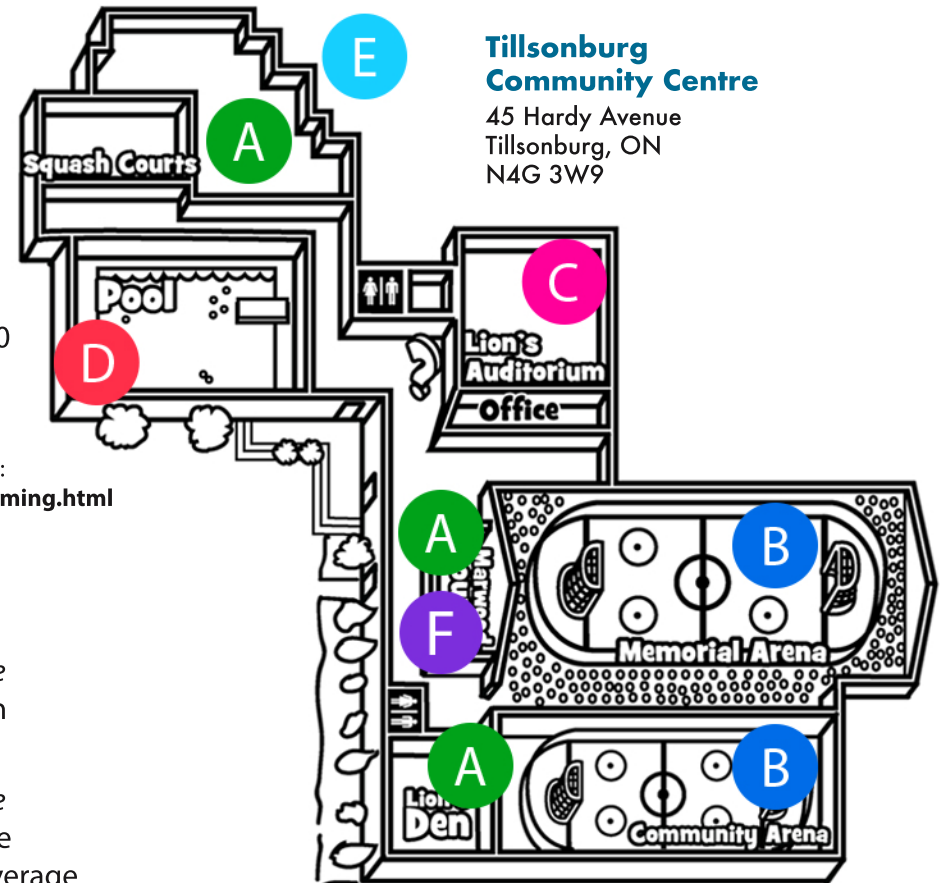

*Reservations are recommended:
tillsonburgfamilyday.ca/swimming.html

E Food

Pancake Breakfast

Tillsonburg Senior Centre

8:00 – 10:00 \$1/person

Pizza Lunch

Tillsonburg Senior Centre

11:00 – 2:00 \$1.50/slice
\$0.50/beverage
\$10/full pizza

F Toddler Lounge

Marwood Lounge

9:00 – 3:00

with Sonbeam Christian Daycare

**Tillsonburg
Community Centre**

45 Hardy Avenue
Tillsonburg, ON
N4G 3W9